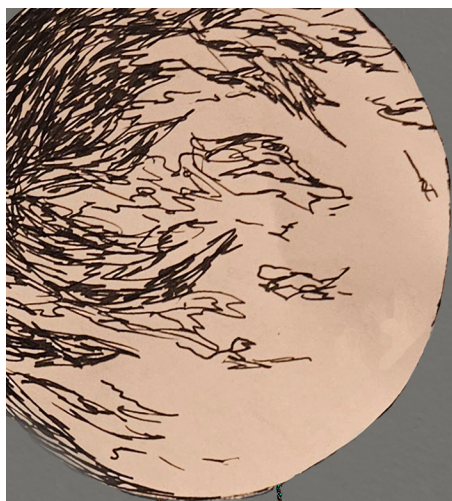

**A Sign
In Space**

Italo Calvino

The

of

Distance

the

Moon

Italo Calvino

The background is a dark grey. On the left, there is a stylized representation of a galaxy with several concentric, curved lines in a dark blue color. Scattered throughout this area are small white dots representing stars, and larger, colorful shapes in yellow, orange, and blue representing planets or nebulae. On the right, there is a stylized representation of a planet or moon, shown as a dark grey circle with several white, irregular shapes on its surface, suggesting craters or features. The overall style is minimalist and graphic.

ITALO

THE
LIGHT
YEARS

CALVINO